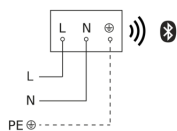

# L 42 C

without motion detector, with Bluetooth  
EAN 4007841 085254  
Article number 085254

Circuit diagram Bluetooth

Circuit diagram Bluetooth